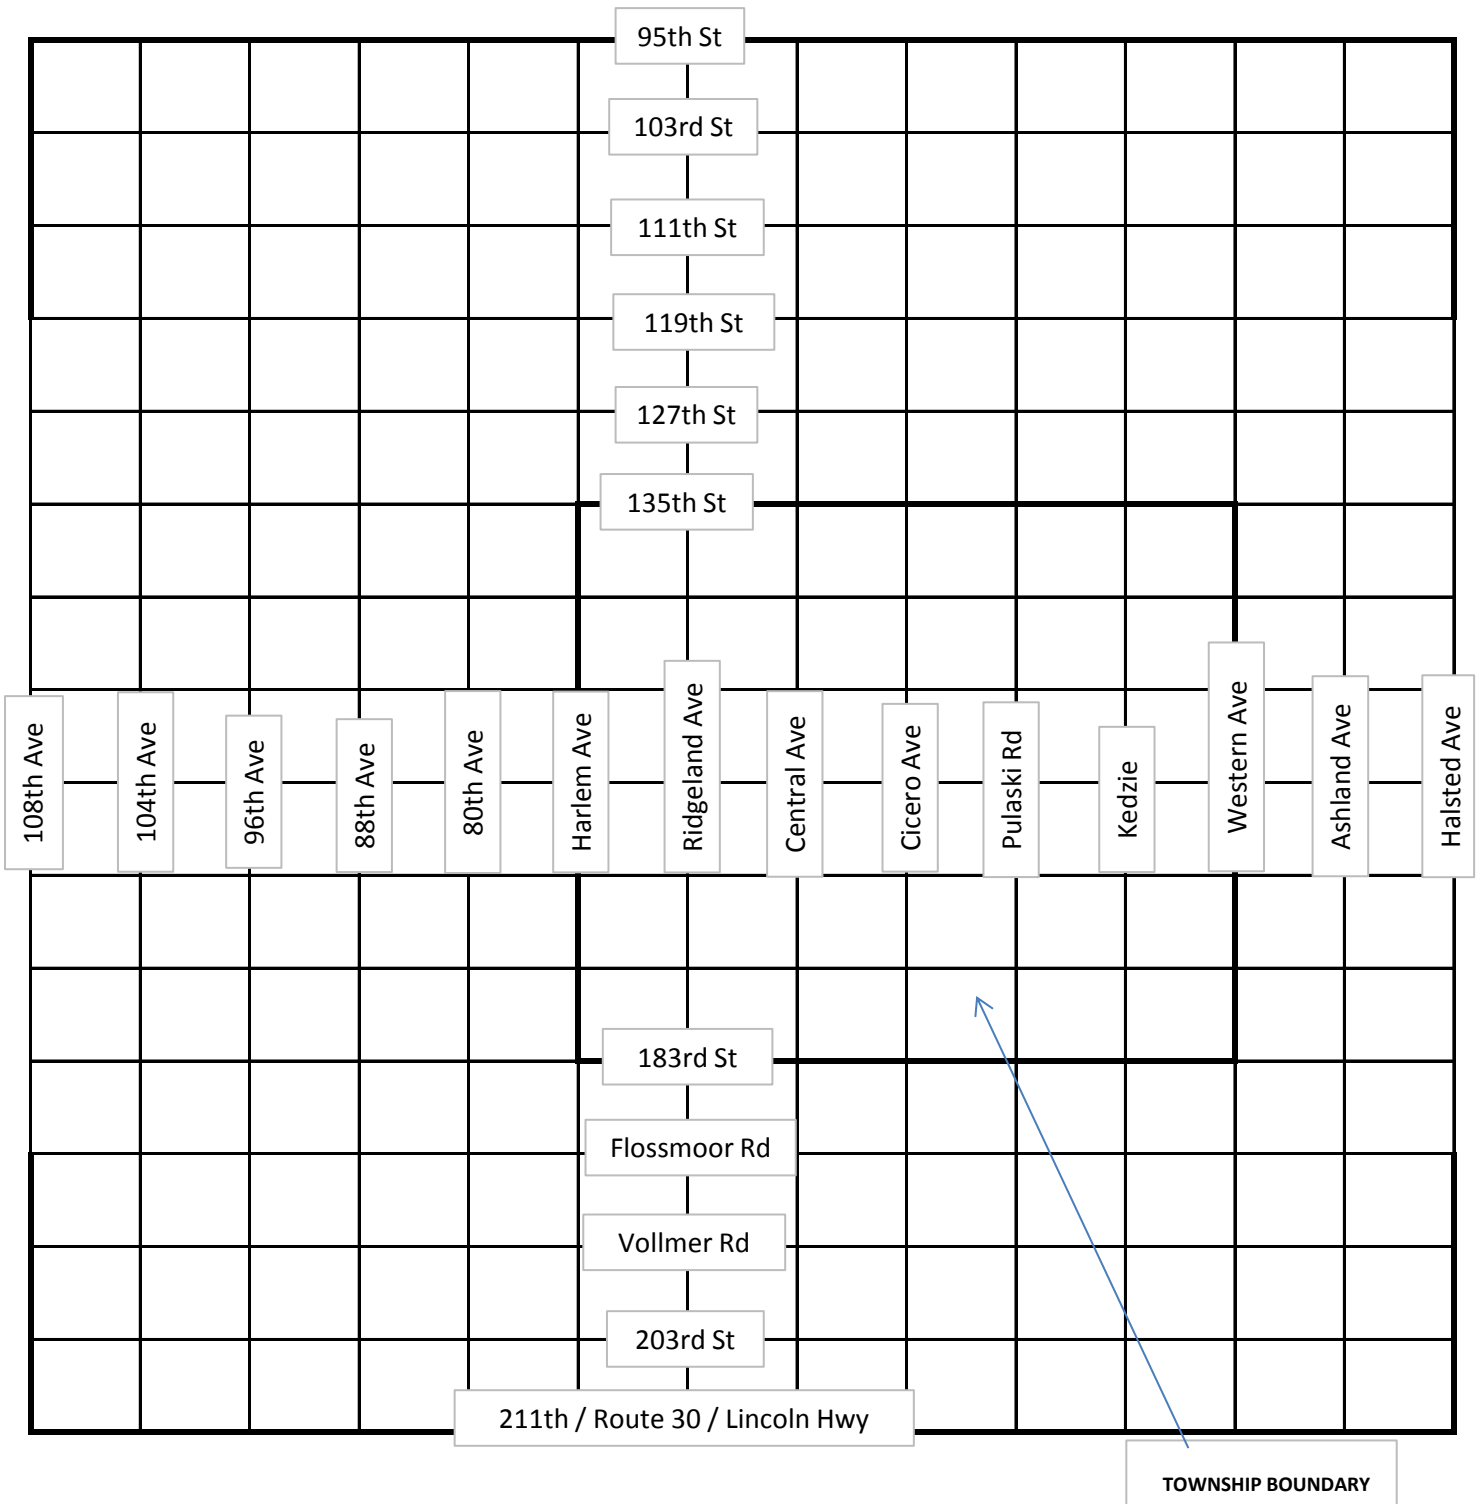

Bremen Township Senior Wheels Service

Attention Seniors: Do you need a ride? Let Bremen Township Senior Wheels pick you up and take you to the grocery store, beauty shop, bank or to visit a family member or friend anywhere within the Township boundaries. We travel outside of our normal boundaries for medical appointments only. Our Township boundaries are inside the bolded area and our expanded boundaries for medical extend to 95th Street, Halsted, Route 30 and 108th Avenue (also indicated on the map). Our office is open Monday through Friday from 8:00 a.m. to 4:00 p.m. excluding State and Federal holidays. Our first available ride out is 8:30 a.m. and our last available ride to come home is 2:30 p.m. The rides are \$2.00 each way or you may purchase a ten-ride ticket for \$16.00 per ticket. (This ten-ride ticket offers a discounted rate of \$1.60 each way). Rides are available by appointment only. Our fleet consists of sedans and handicap accessible vehicles. We are here when you need us and hope you will give us a call at (708) 687-8220 to schedule a ride.